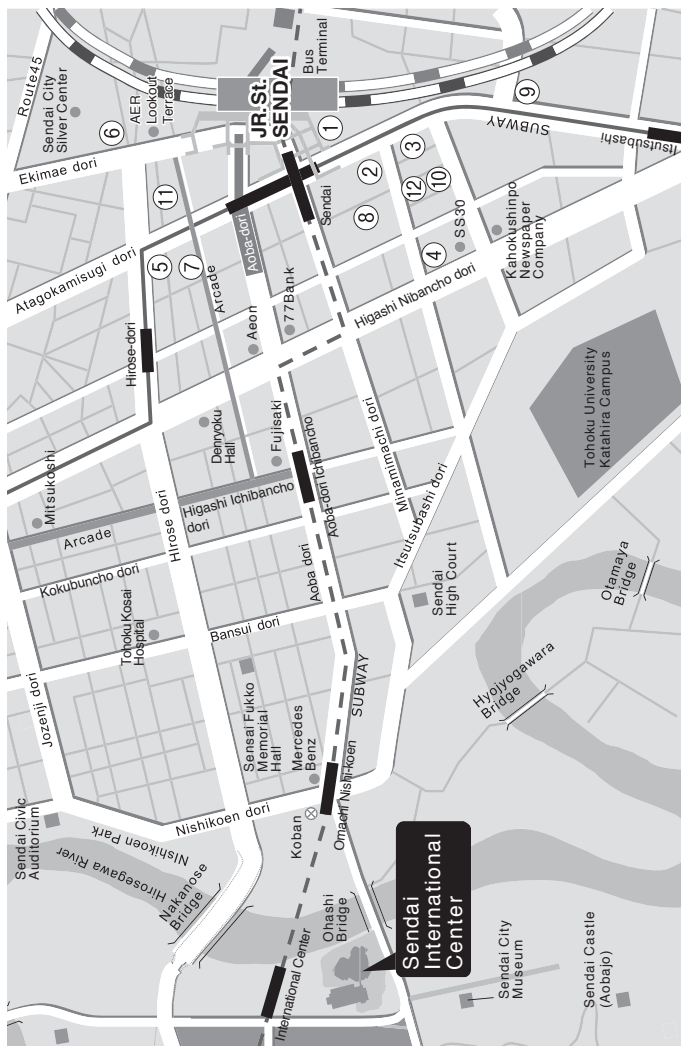

The first night of stay before check-in 50% of daily room rate

No notice given 100% of daily room rate

Hotel Reservation: Until Nov. 24

HOTEL MAP

- ① Hotel Metropolitan Sendai
- ② Hotel Monterey Sendai
- ③ SENDAI WASHINGTON HOTEL
- ④ Sendai Kokusai Hotel
- ⑤ HOTEL dorny inn SENDAI ANNEX
- ⑥ Hotel Monte Hermana SENDAI
- ⑦ HOTEL Premium Green PLUS
- ⑧ HOTEL UNISITE SENDAI
- ⑨ APA VILLA HOTEL <SENDAIEKI-ITSUTSUBASHI>
- ⑩ HOTEL Green Mark
- ⑪ HOTEL Green Pacific
- ⑫ UNIZO INN Sendai